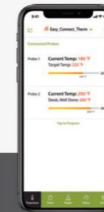

EASY CONNECT TECHNOLOGY